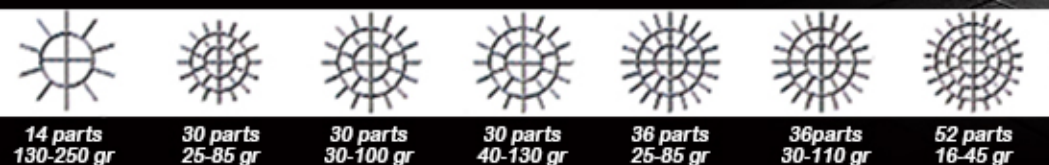

Electronic Control Panel

- Automatic cycle dividing and rounding
- Programmable pressing and rounding times ensure the best product consistency

Interchangeable Dividing Disc

- Easy to change (within 5 min)
- Offer a high flexibility, a work range of 16-250 gr diving disc as per your demand

Anodized Coated Aluminium Dividing Disc with Stainless Steel Knife

- With choice of seven disc
- Hygienic and can be cleaned in dish-washer