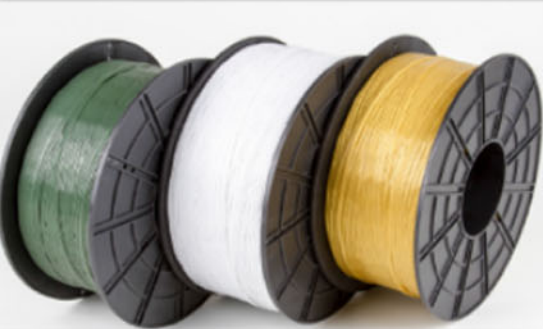

# CLIPPING & TWIST-TYING MACHINES

For closing bags mainly for food products

**408/358/508/608PL**

**M104TW**

- Standing-version machine
- For plastic clipband
- Size 439Wx838Dx1130(H) mm
- Clip length: 40/35/50/60x8(H)mm
- 30 clips per minutes

- Small, fast, strong electrical twist-tying machine
- For plastic twist-band with central wire
- Table top size, 400Wx500Dx300(H) mm
- Max. tie diameter: 20mm
- Twist length: adjustable 85-105x3.7(H)mm
- 40 twists per minutes

**EASY BAG OPENING-CLOSING ✓  
GUARANTEEING FOOD PRESERVATION ✓**

**We supply closure material in reels, in different colors for your own selection.  
Call us for any Supplementary!**