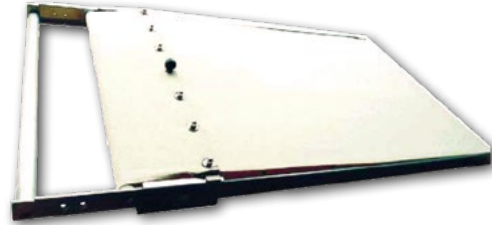

BAKING ACCESSORIES

Kolb also offers baking trolley for customer's choices:

	GC-1015	GC-1078	GC-1014	GC-1052	GC-1097
<i>Dimension WxDxH (mm)</i>	665 x 830 x 1780				
<i>Level</i>	10	12	15	18	20
<i>Total Tray Capacity / rack</i>	10	12	15	18	20
<i>: 600x800 (mm)</i>					
<i>: 600x400 (mm)</i>	20	24	30	36	40
<i>Weight (kg)</i>	39	41	44	47	49
<i>Material</i>	SS304				

BAKING ACCESSORIES

Preheat Timer

Setter

Tray Hook

Deck Oven Stand

Baking Tray

Baking Tray	GC-1033	GC-1012	GC-1004
Dimension WxDxH (mm)	440x350x12	600X400X15	600X400X15
Rim H/Angle		15 mm / 90°	
Weight (kg)	0.46	1.0	1.4
Material		Aluminum	
With perforation	Yes	Yes	No