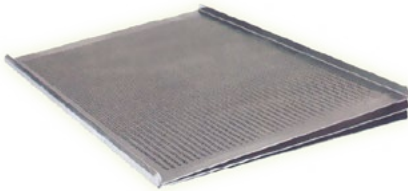

BAKING ACCESSORIES

Kolb also offers baking trolley for customer's choices:

	GC-1015	GC-1078	GC-1014	GC-1052	GC-1097
<i>Dimension WxDxH (mm)</i>	665 x 830 x 1780				
<i>Level</i>	10	12	15	18	20
<i>Total Tray Capacity / rack</i>	10	12	15	18	20
<i>: 600x800 (mm)</i>					
<i>: 600x400 (mm)</i>	20	24	30	36	40
<i>Weight (kg)</i>	39	41	44	47	49
<i>Material</i>	SS304				

BAKING ACCESSORIES

Preheat Timer

Setter

Tray Hook

Deck Oven Stand

Baking Tray

Baking Tray	GC-1033	GC-1012	GC-1004
Dimension WxDxH (mm)	440x350x12	600X400X15	600X400X15
Rim H/Angle		15 mm / 90°	
Weight (kg)	0.46	1.0	1.4
Material		Aluminum	
With perforation	Yes	Yes	No