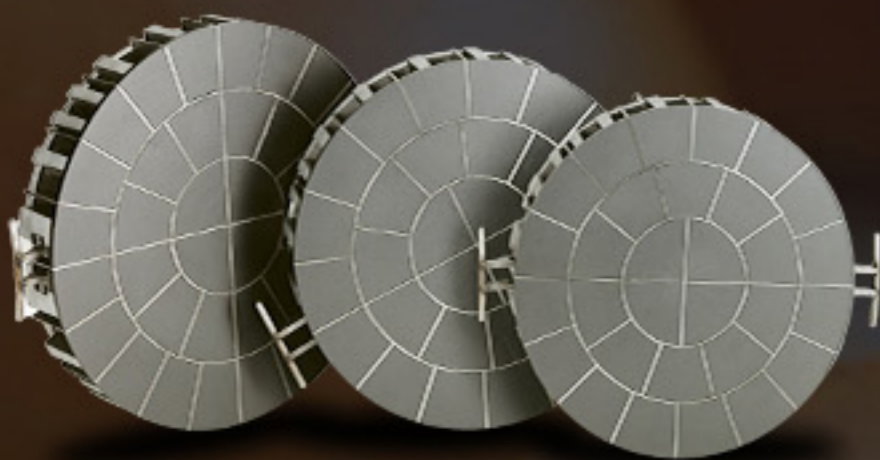

# Automatic Dough Divider Rounder

DR Robot 

Size  
620W x 170H x 660D mm

Interchangeable  
dividing disc

Low-pressure  
dividing system

Stainless steel  
dividing knife

## Features :

- Automatic work cycle
- Interchangeable dividing disc
- Adjustable pressure times
- Variable rounding times
- Memory for up to 10 dividing and rounding programs
- Stable, smooth and quiet in daily operation
- Easy cleaning with minimum maintenance required
- Three lightweight synthetic rounding plates included