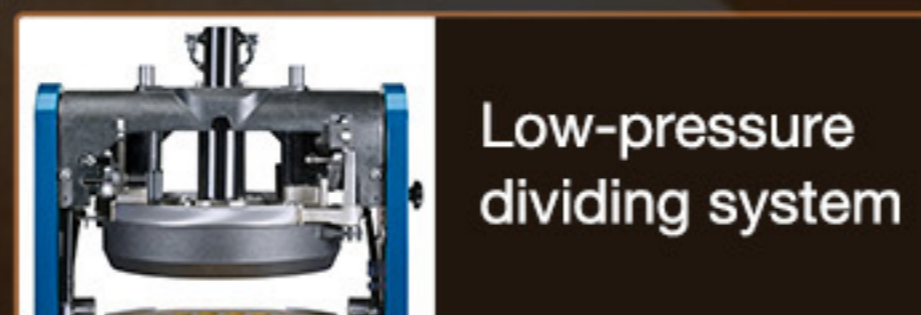

# Automatic Dough Divider Rounder

DR Robot 

Size  
620W x 170H x 660D mm

Interchangeable  
dividing disc

Low-pressure  
dividing system

Stainless steel  
dividing knife

## Features :

- Automatic work cycle
- Interchangeable dividing disc
- Adjustable pressure times
- Variable rounding times
- Memory for up to 10 dividing and rounding programs
- Stable, smooth and quiet in daily operation
- Easy cleaning with minimum maintenance required
- Three lightweight synthetic rounding plates included