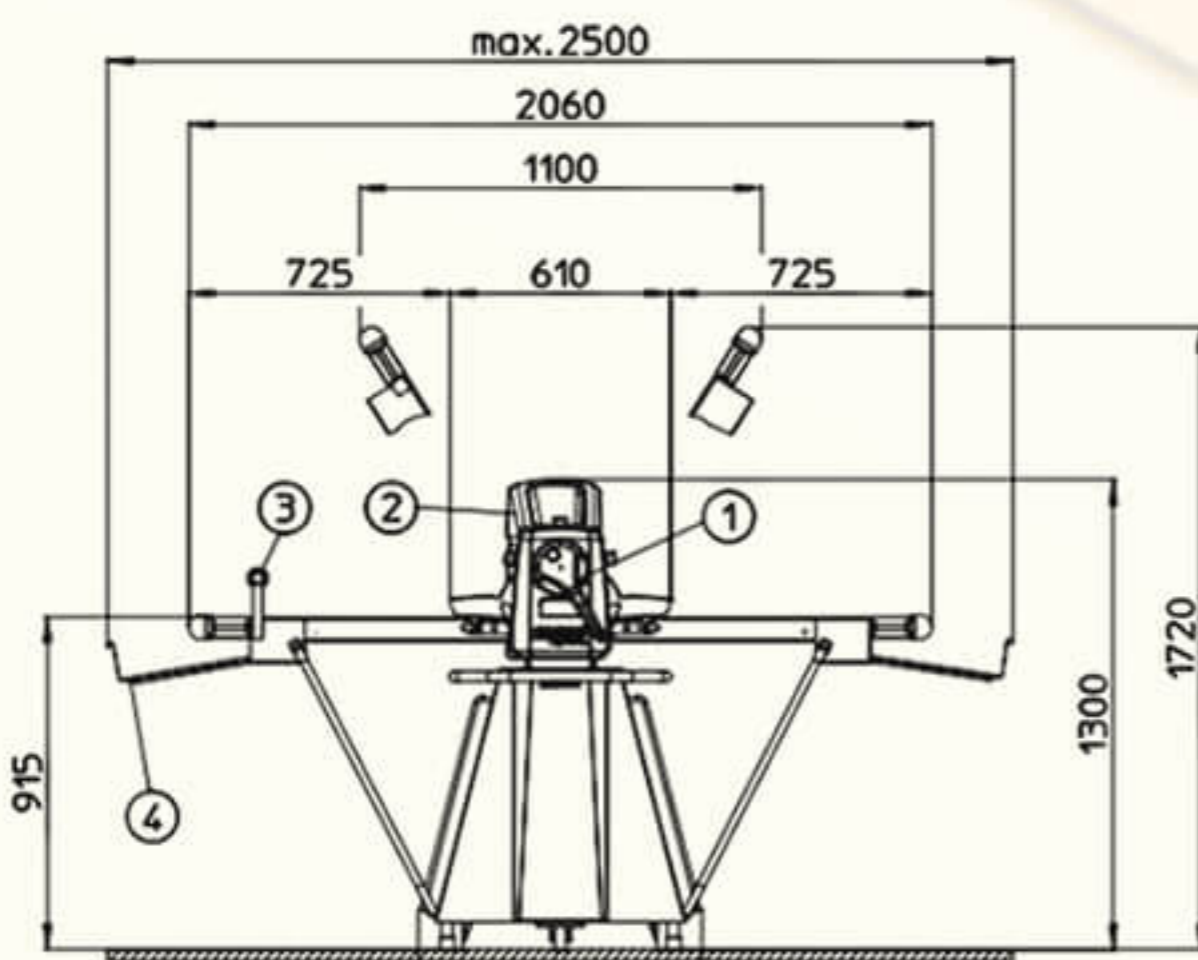

STOCK CLEARANCE

Kolb 274
NEWSLETTER NOV 2020

Kolb Floor Standing Type Dough Sheeter

- Compact, Reliable, Ergonomic, Universal and Easy to clean
- Models with Long table length 2060 mm with hygiene PVC synthetic belt

Economic Model
SSO5304

63,800
HKD
HKD 84,470

First come,
First Serve!