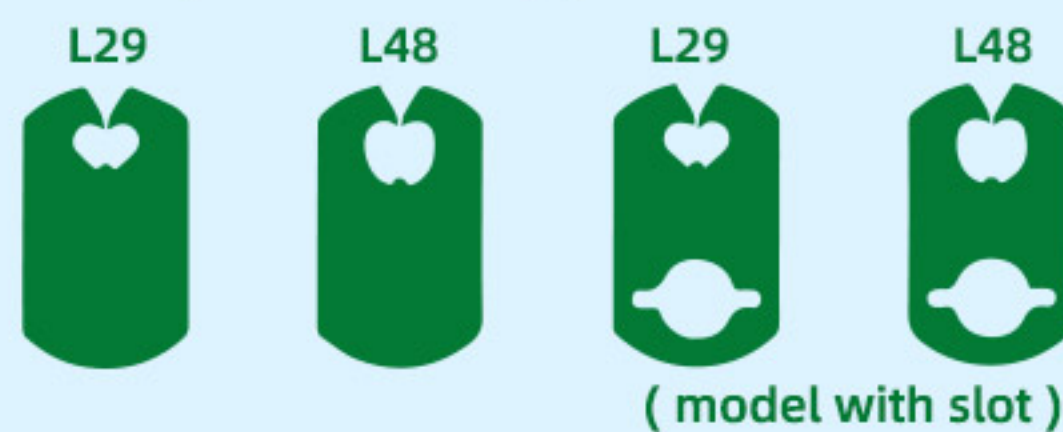

SELECTION OF BREAD CLIP

TYPE

AVAILABLE COLORS

MOQ: 36 cartons, 5 cartons per color

Just contact us for quote and delivery