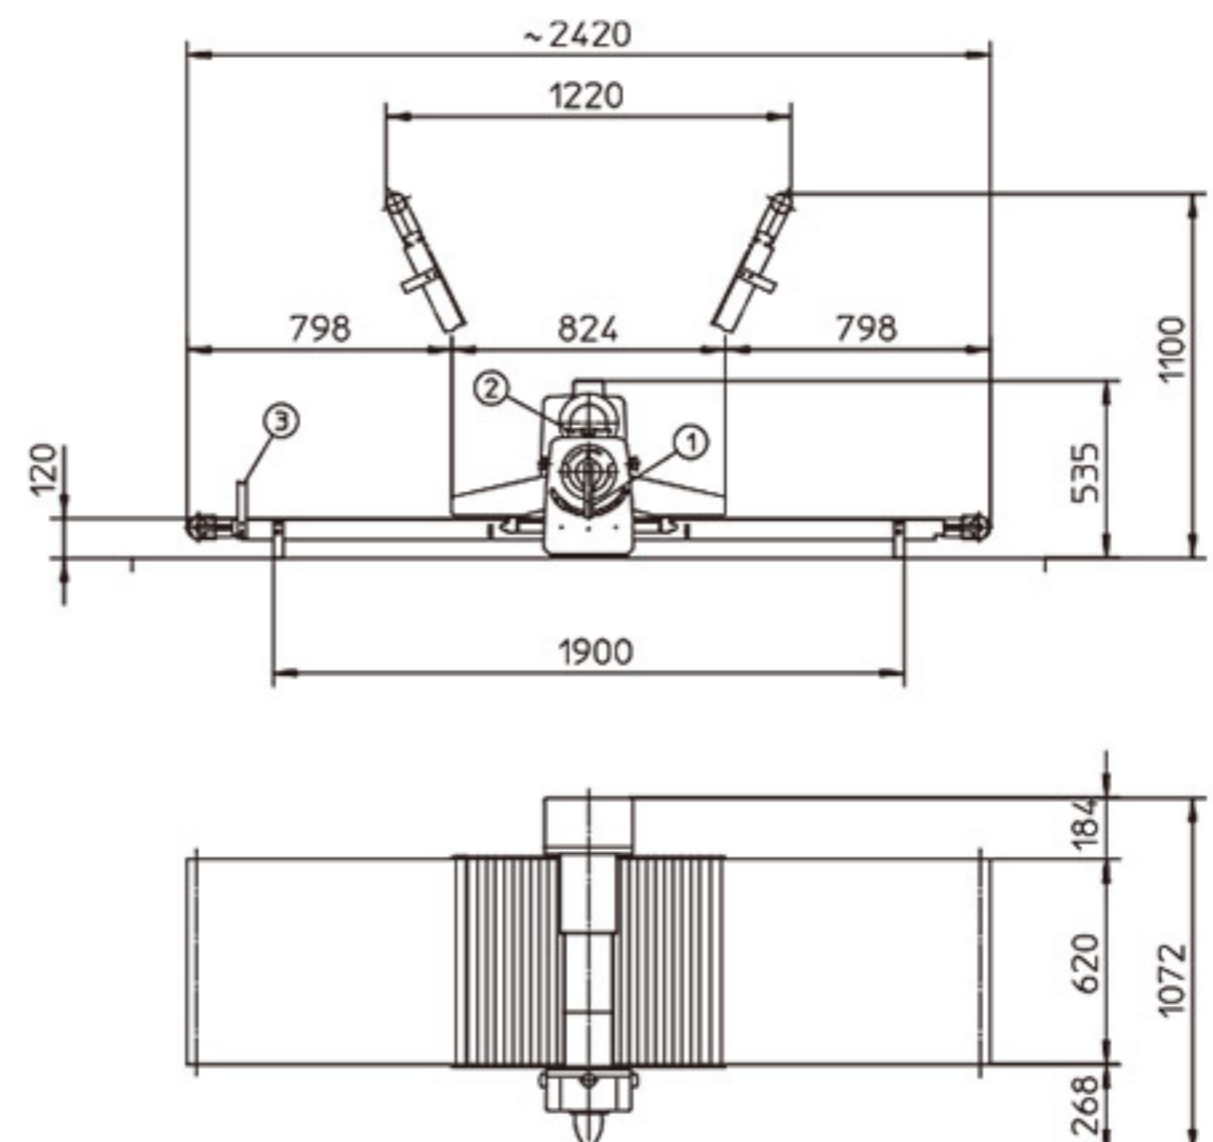

Model STM 615