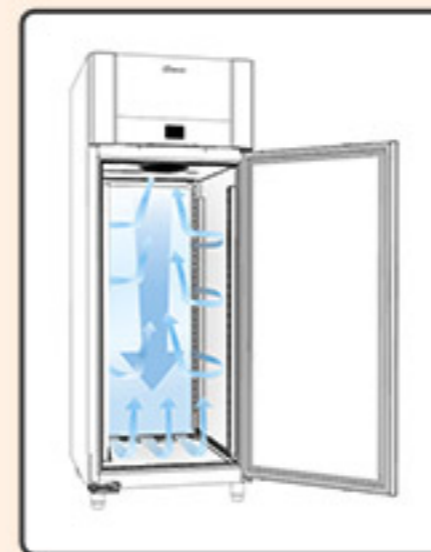

Slim and compact

- Size: 600Wx806Dx2235/2315H mm
- Capacity up to 25 trays 600x400mm

Pedal door opener

- Overload protection
- Can be changed from left- to right-hinged (no tools required)
- Prevent damage from improper use

Self-closing door

Easily removable door gaskets (no tools required)

Unique air distribution system

- Relative air humidity 45–99%
- Temperature range: -25° / +40°C
- Prevent drying-out and skin formation of the bakery products.