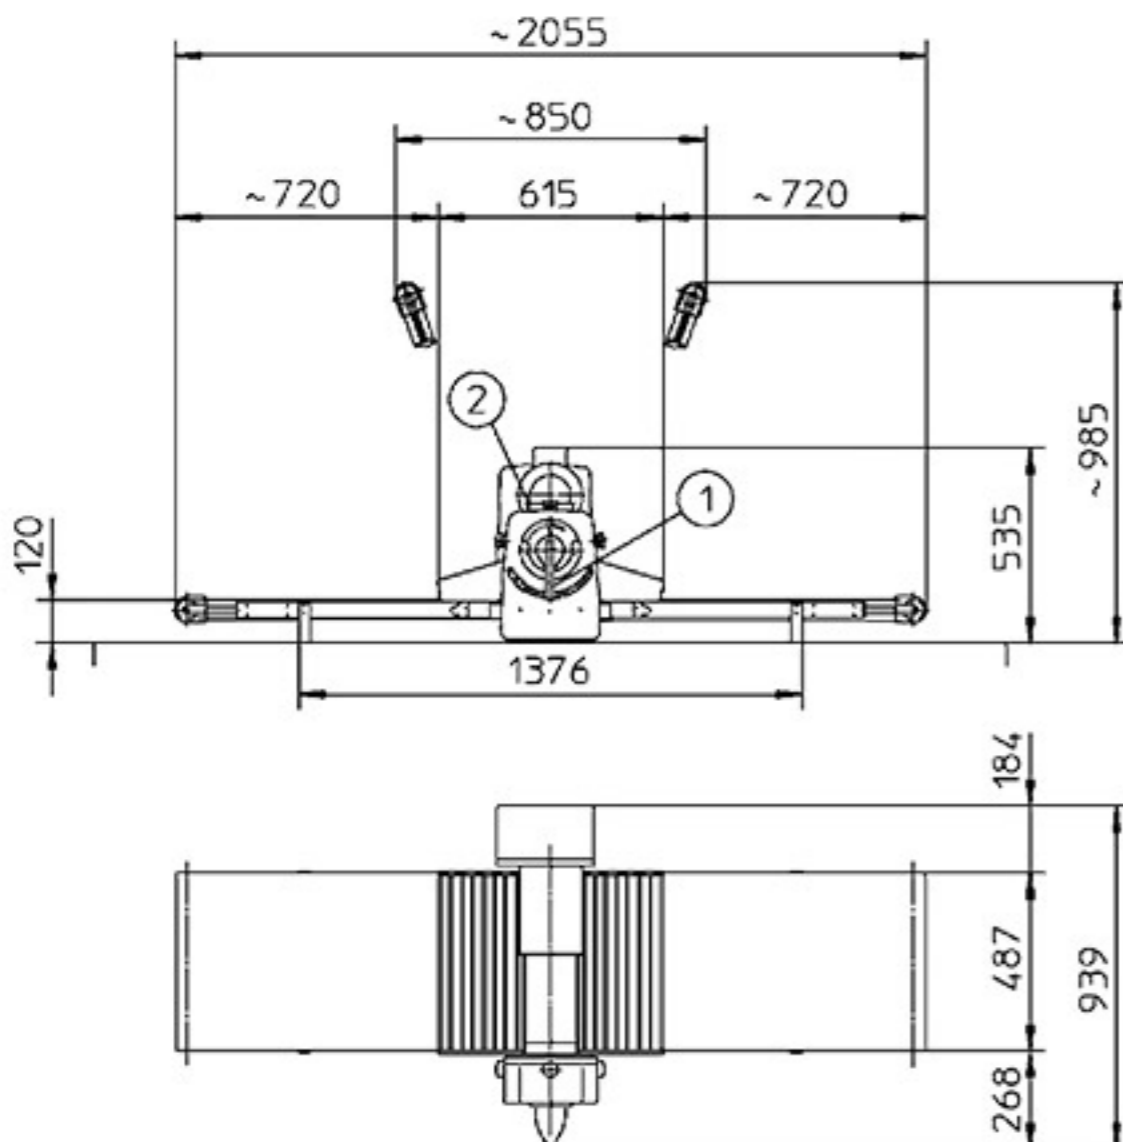

Model STM 514