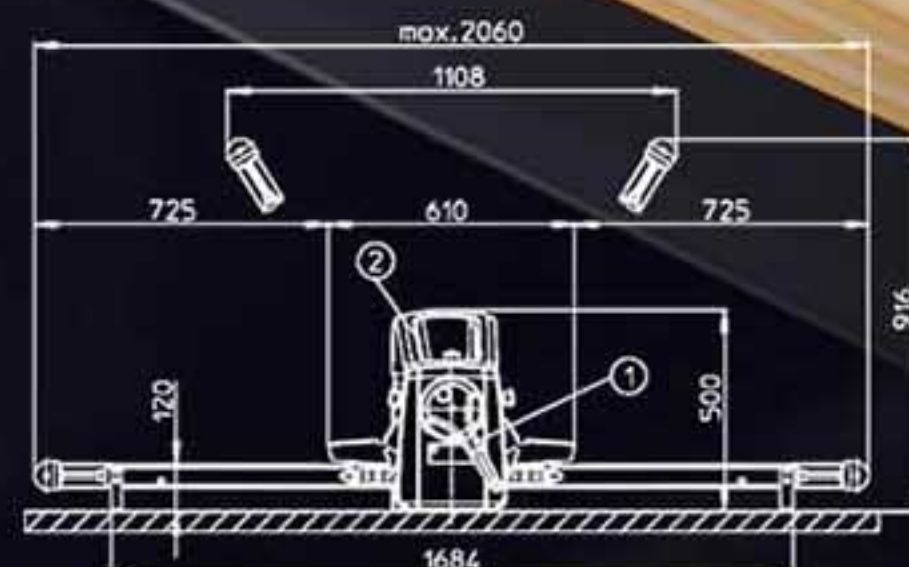

SUMMER PROMOTION

Kolb Mechanical Table Top Dough Sheeter

- Compact, Reliable, Ergonomic
- Universal and Easy to clean
- Suitable for small-sized bakeries

Models with Long table length 2060 mm suitable for 3-4 kg dough per cycle

Economic Model STM514

HKD 35,600

HKD 41,900

Heavy duty Model STM5304

HKD 52,800

HKD 62,000

Please feel free to contact us for more details.