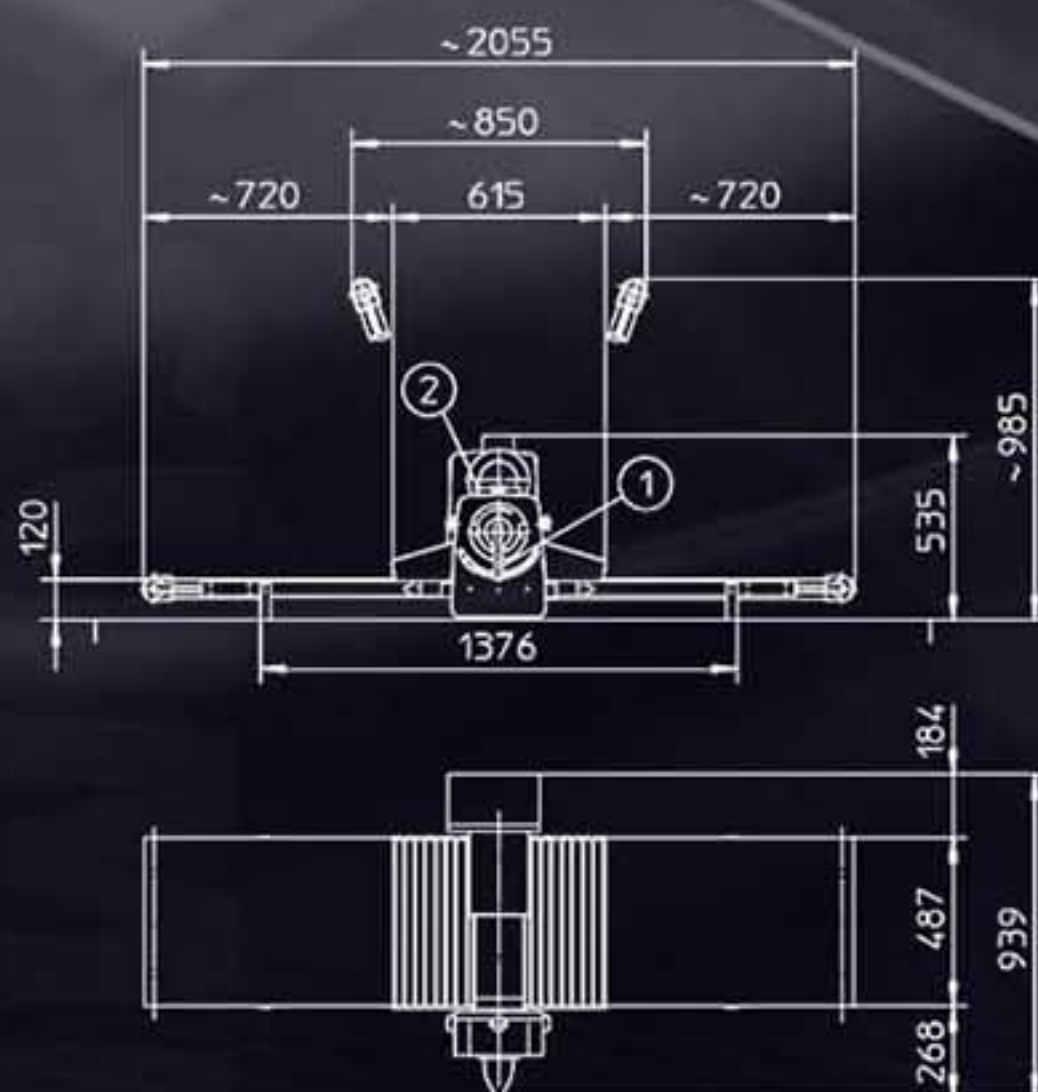

Please feel free to contact us for more details.