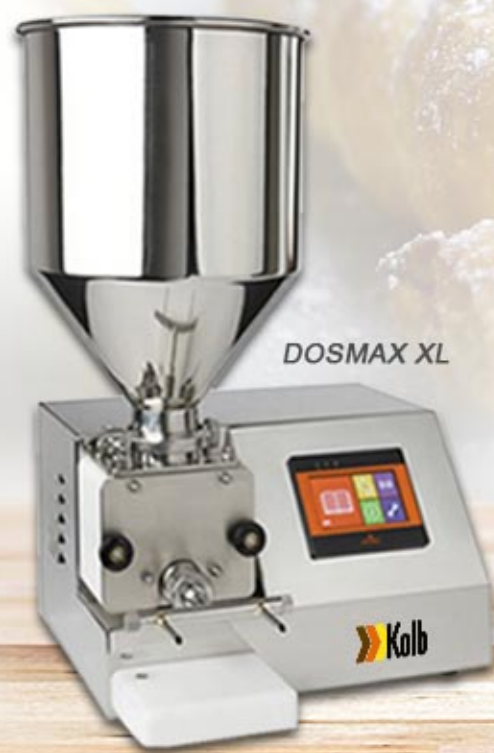

**CRUSH AND SEPARATE
PRODUCTION OF EGG LIQUID**

Egg Centrifuge

- Automatically remove shells into container
- Capacity up to 20,000 eggs / hr

**BREAK AND SEPARATE
WITH AND WITHOUT SEPARATION OF EGG WHITE
AND EGG YOLK**

Egg Breaker

- Compact in size 1035x1005x1200 mm
- 1600 eggs / hour
- * suit for café / bakery
- * fit for limited space

HOW TO MAKE PERFECT CREPES?

Size: 420W x 1000L x 490H mm
Voltage: 220V/Single Phase
With 4 liter batter tank

- ✓ Display it in your Open Café / Dessert Corner
- ✓ Live show of crepe making process to client
- ✓ Make the dessert & serve directly

- ☑ Fully automatic crepe making machine C1 with a choice of Round / Rectangular shape
- ☑ A digital temperature controller allows you to set and maintain drum temperature for a consistent product.
- ☑ Around 300 pc / hour → Time saving, Easy to operate, clean & tidy

AVAILABLE IN **4 SIZES:**

320mm Round | **195mm** Round

200mm Rectangular | **160mm** Rectangular

KOLB STAINLESS STEEL FILLING MACHINE DOSIMAX

- With wide range of spouts for selection!
- Compact table top 390x360 mm/465x410 mm
- Hopper Capacity 7L/15L
- Fast! Accurate Dosage! Save Manpower!