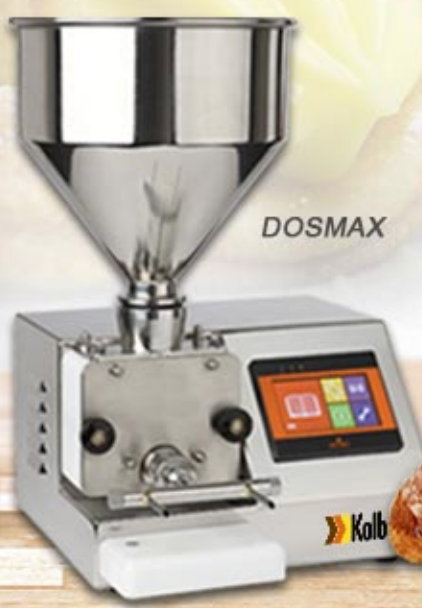

DOSMAX XL

DOSMAX