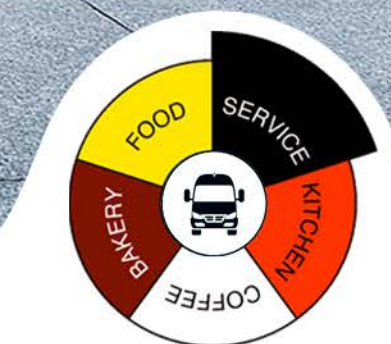

Kolb's Promise on Delivery Service

DELIVERY Service

- Professional drivers run efficient routes to any area in Hong Kong
- Fast and prompt delivery
- Delivery completed within the following day
- Make your daily operation and consumption estimation easier
- On-time delivery without fail
- Free delivery charge for order amount over HKD800
- Free your valuable time

To make our words to be true, we guarantee our delivery service by:

- Our strong team of professional logistic colleagues in coordination of best transport arrangement
- Full time monitoring the delivery service on every spot
- Add value to our truck with refrigeration system to keep food in optimal quality
- Speed up delivery and more flexibility - Our new van put into delivery service