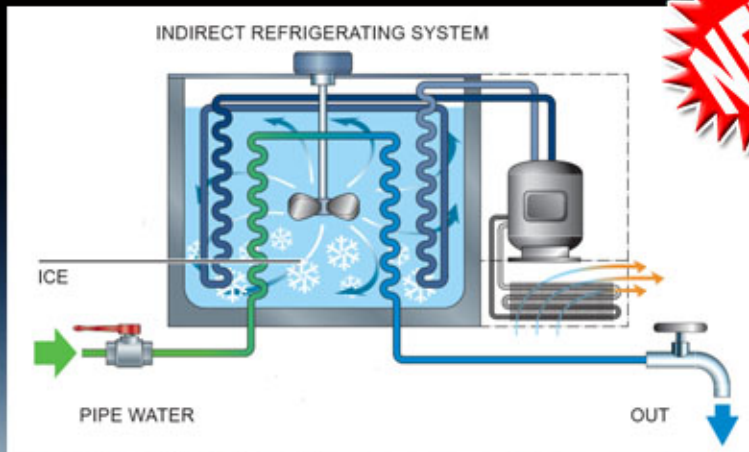

WATER REFRIGERATION SYSTEM (FASTWATER SERIES)

Fastest and Hygienic Way of Making Chilled Water

OPERATING PRINCIPLE

- Instant water chiller use an indirect cooling system that involves total separation of the cooling circuit from the water circuit
- The cooled water used in the mixes is provided by an intermediate circuit containing fusing ice
- Water for the mixes is contained in a completely isolated circuit
- It has resolved the problem of bacterial build-up
- Special hermetic exchangers prevent water remaining in contact with external air for long periods

BENEFIT

- ✓ **NO contamination of cooled water**
- ✓ **Eliminate the problem of bacteria proliferation in stagnant water**
- ✓ **Fully compliance with hygiene and health regulations**
- ✓ **Very simple to sanitize**
- ✓ **Conformity strict security guidelines, absolute safety**
- ✓ **Full flood-protection safety**
- ✓ **Working principle without any risks linked to water leakage**
- ✓ **Avoid expensive installation of autoclave and relative cost for its maintenance**
- ✓ **Compact in size: 850 x 600 x 1120H mm**
- ✓ **Capacity: 180 / 240 / 300 / 500 liter for choice**