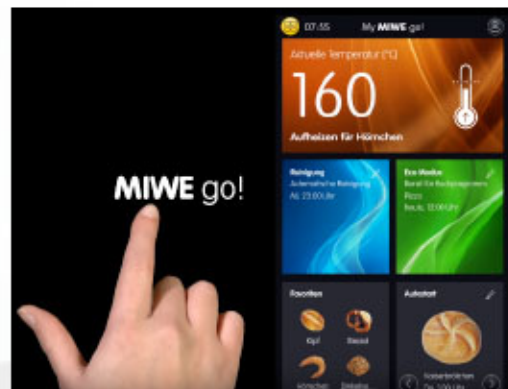

Joint Event **Kolb Team** with **Maxim's** at HK Science Park

HKSTP

智能製造 食品起動

A "TASTE" OF SMART FOOD TECHNOLOGIES

ROBOTIC

R.G. VEHICLE

3D FOOD PRINTING

BLOCKCHAIN

On the event, our master chef was demonstrating our German **MIWE Gusto Snack** convection oven, baking and serving different kinds of pasty food at site. We also introduced our high technology of our bakery oven - **MIWE go!** Smart - Intelligent interface of TC control system and **MIWE connectivity** support with new apps - **MIWE messenger*** and **MIWE zoom*** enable mobile remote control.

1. ***MIWE messenger** : send you all key information on the status of the baking station to your smartphone
2. ***MIWE zooms** : by enabling you to operate the baking station remotely as easily as though you were standing right in front of it.