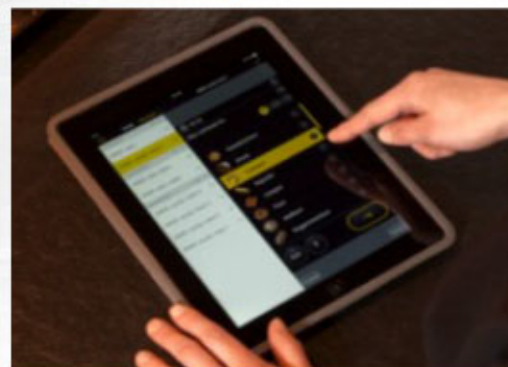

Joint Event **Kolb Team** with **Maxim's** at HK Science Park

HKSTP

智能製造 食品起動

A "TASTE" OF SMART FOOD TECHNOLOGIES

ROBOTIC

R.G. VEHICLE

3D FOOD PRINTING

BLOCKCHAIN

On the event, our master chef was demonstrating our German **MIWE Gusto Snack** convection oven, baking and serving different kinds of pasty food at site. We also introduced our high technology of our bakery oven - **MIWE go!** Smart - Intelligent interface of TC control system and **MIWE connectivity** support with new apps - **MIWE messenger*** and **MIWE zoom*** enable mobile remote control.

1. ***MIWE messenger** : send you all key information on the status of the baking station to your smartphone
2. ***MIWE zooms** : by enabling you to operate the baking station remotely as easily as though you were standing right in front of it.